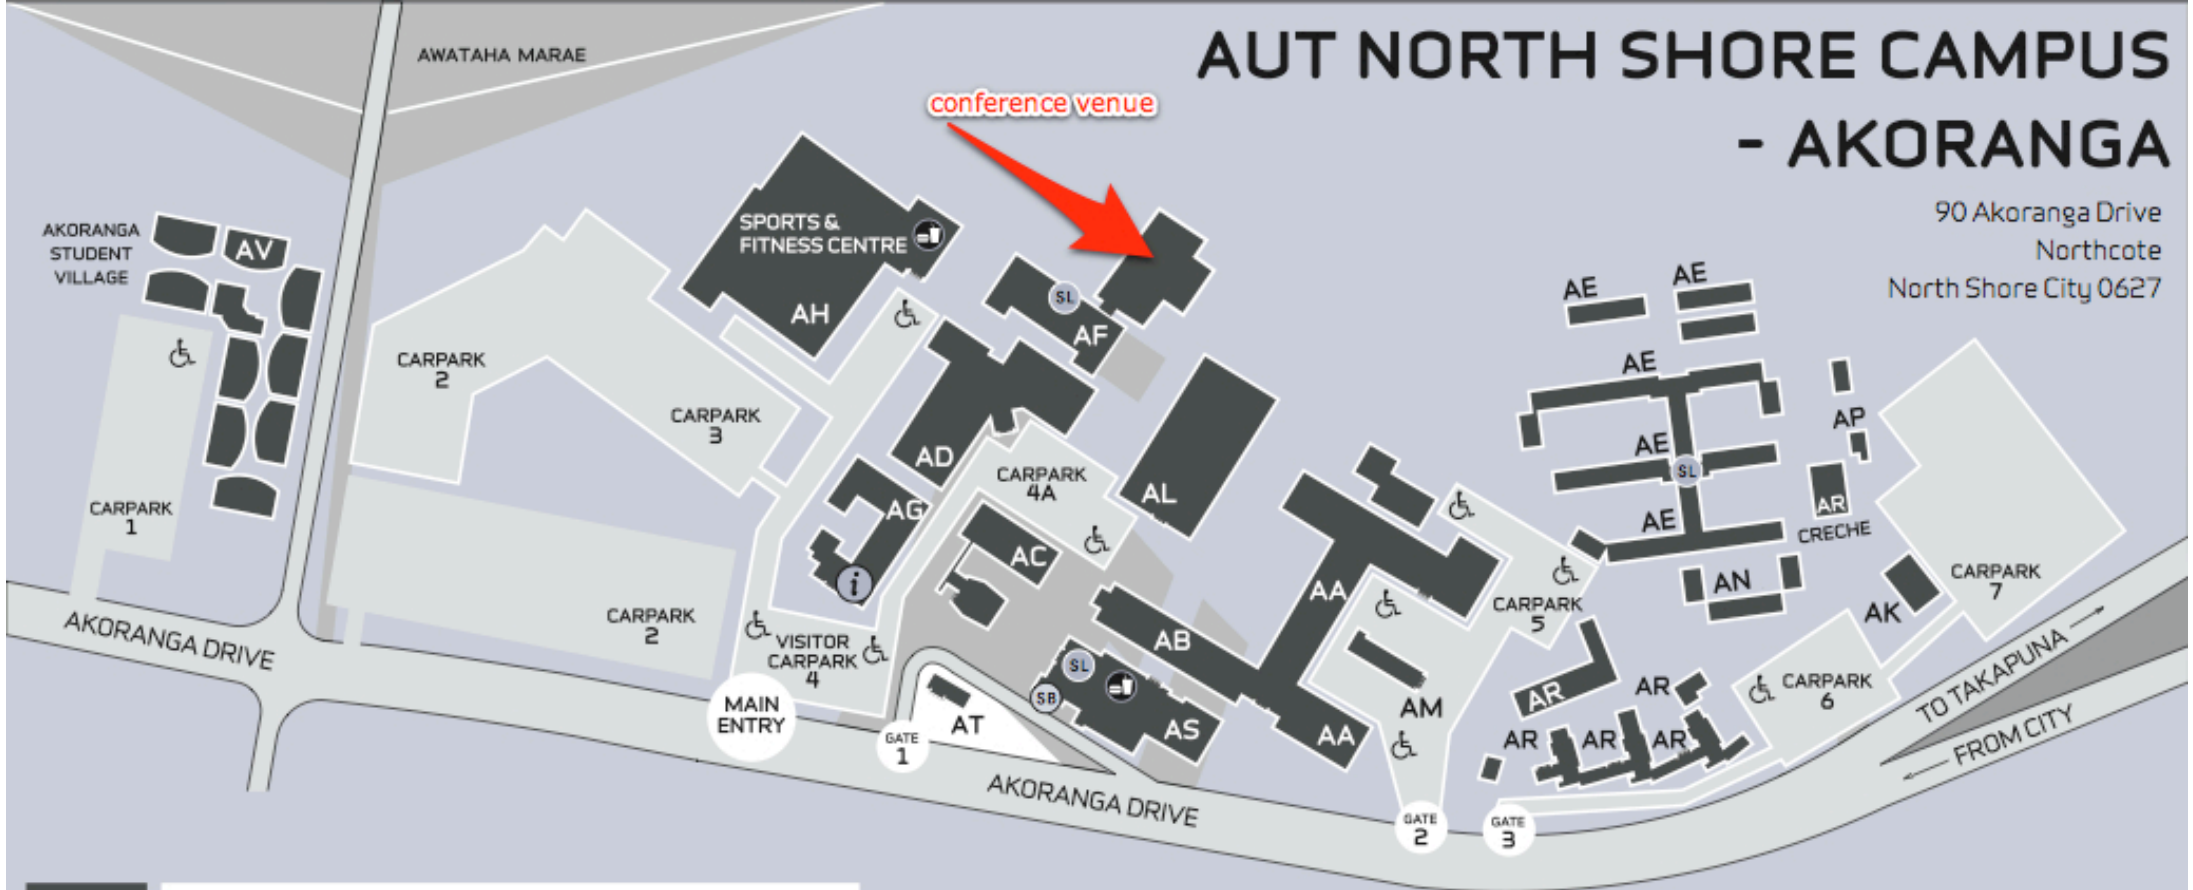

AUT NORTH SHORE CAMPUS - AKORANGA

90 Akoranga Drive
Northcote
North Shore City 0627

AA	AUT UNIVERSITY BUILDING REFERENCE
i	COURSE INFORMATION CENTRE
i	STUDENT INFORMATION CENTRE
☺	CAFES
SL	STUDENT LOUNGE
SB	INTERCAMPUS SHUTTLE BUS STOP
♿	MOBILITY PARKS